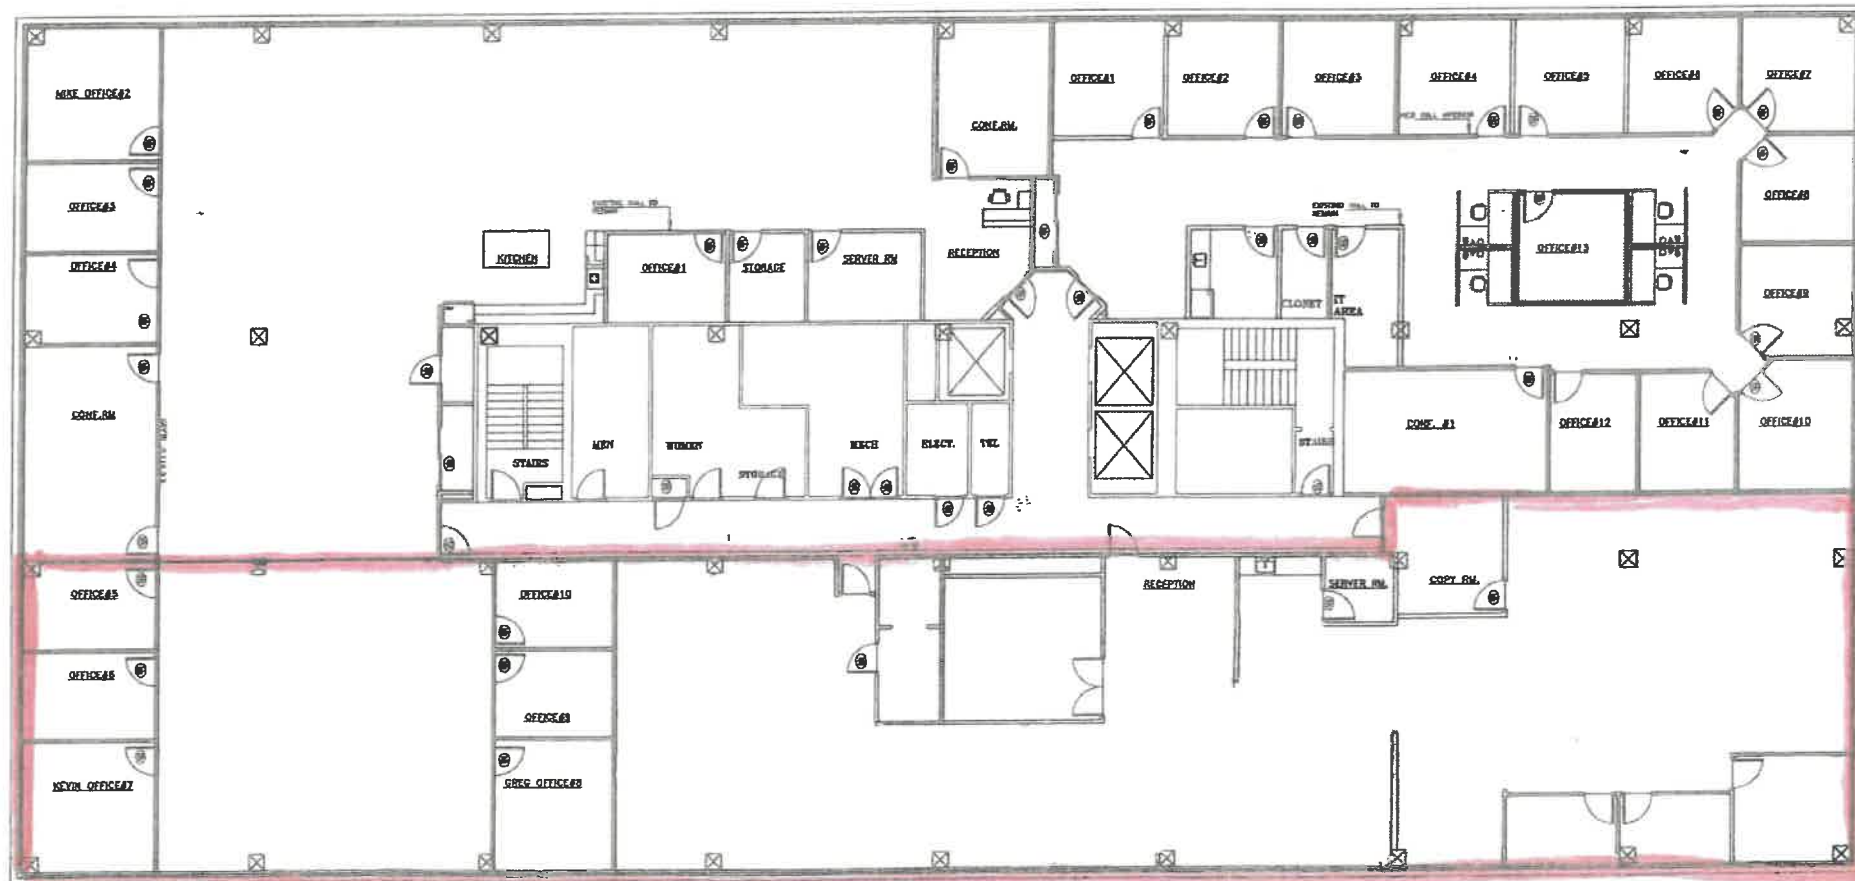

METRO PARK ASSOCIATES 33 WOOD AVE S.- 8TH FLOOR

APPROX. 8372 RSF